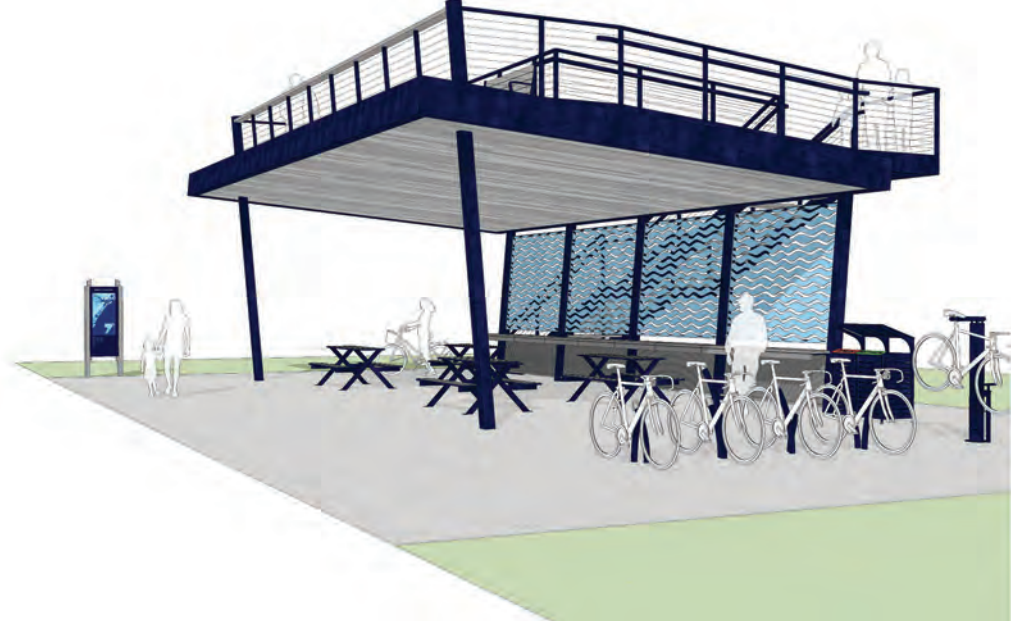

PLACEMAKING FAMILIES

COASTAL ENVIRONMENTS

PAVILION

SITE PLAN