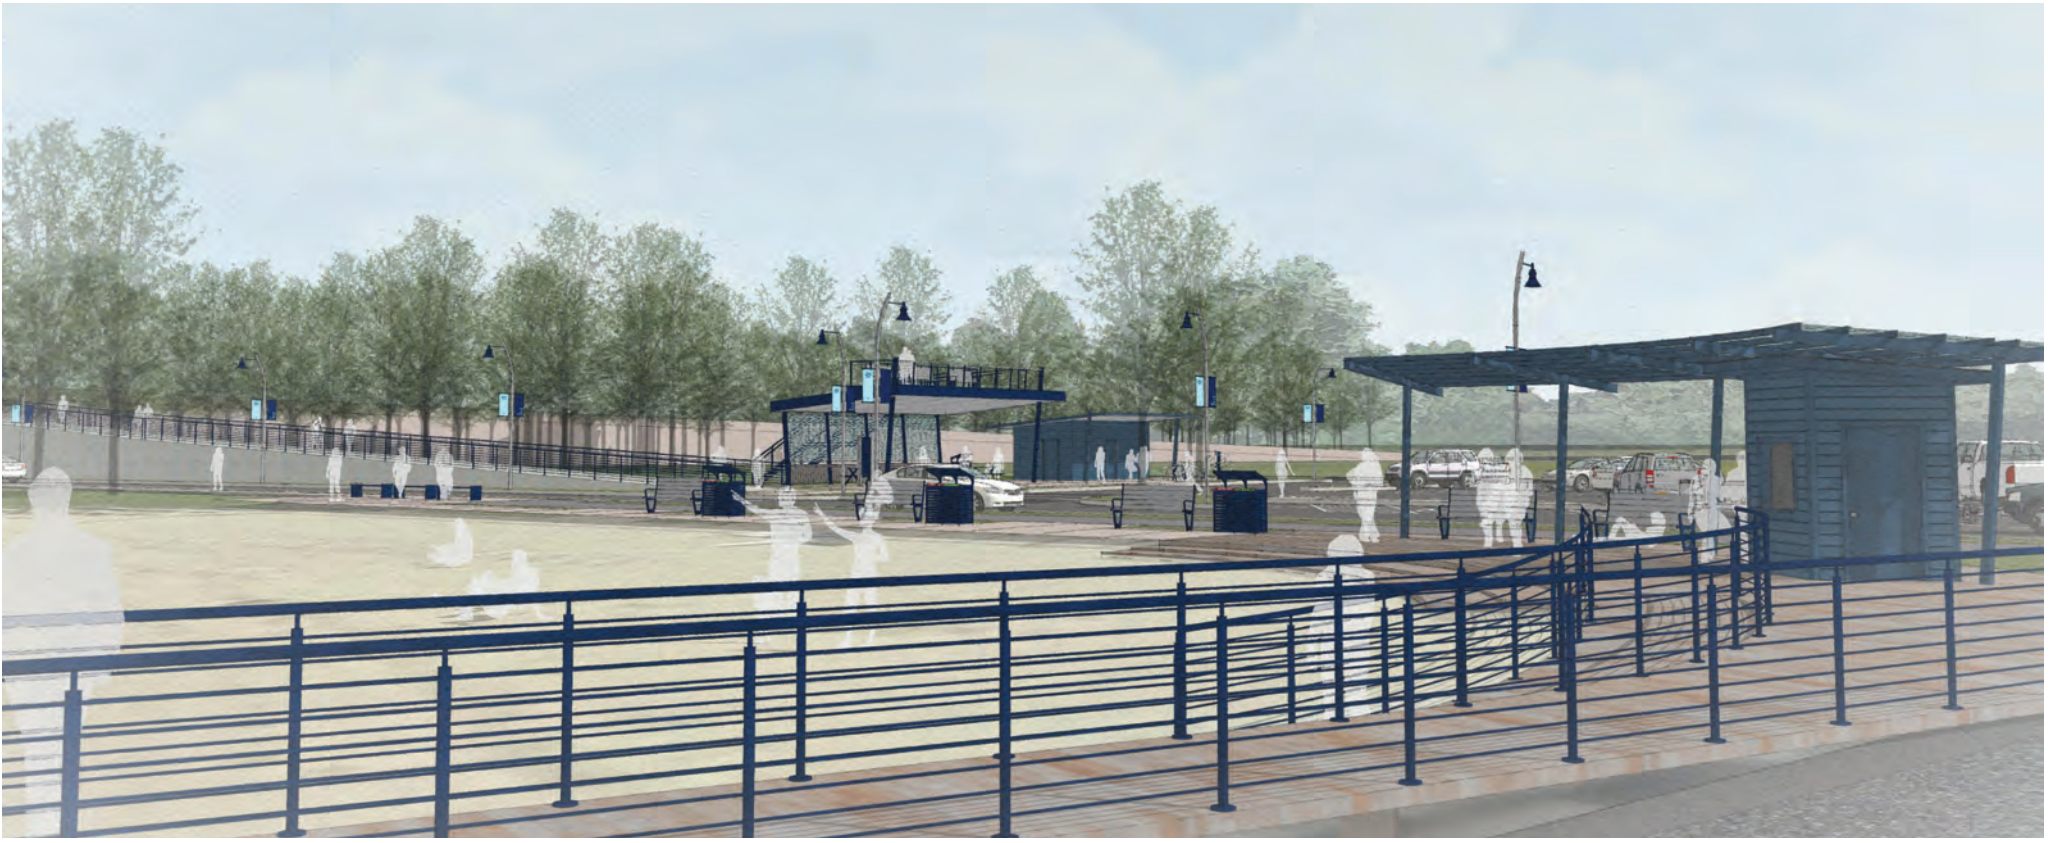

DEMONSTRATION SITE CONCEPTUAL RENDERINGS