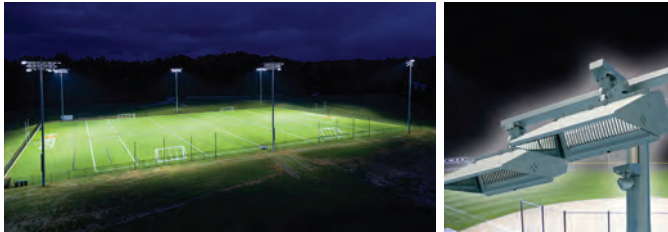

SPORTS LIGHT

SPORTS LIGHTS: MUSCO LED, VARIOUS APPLICATIONS.