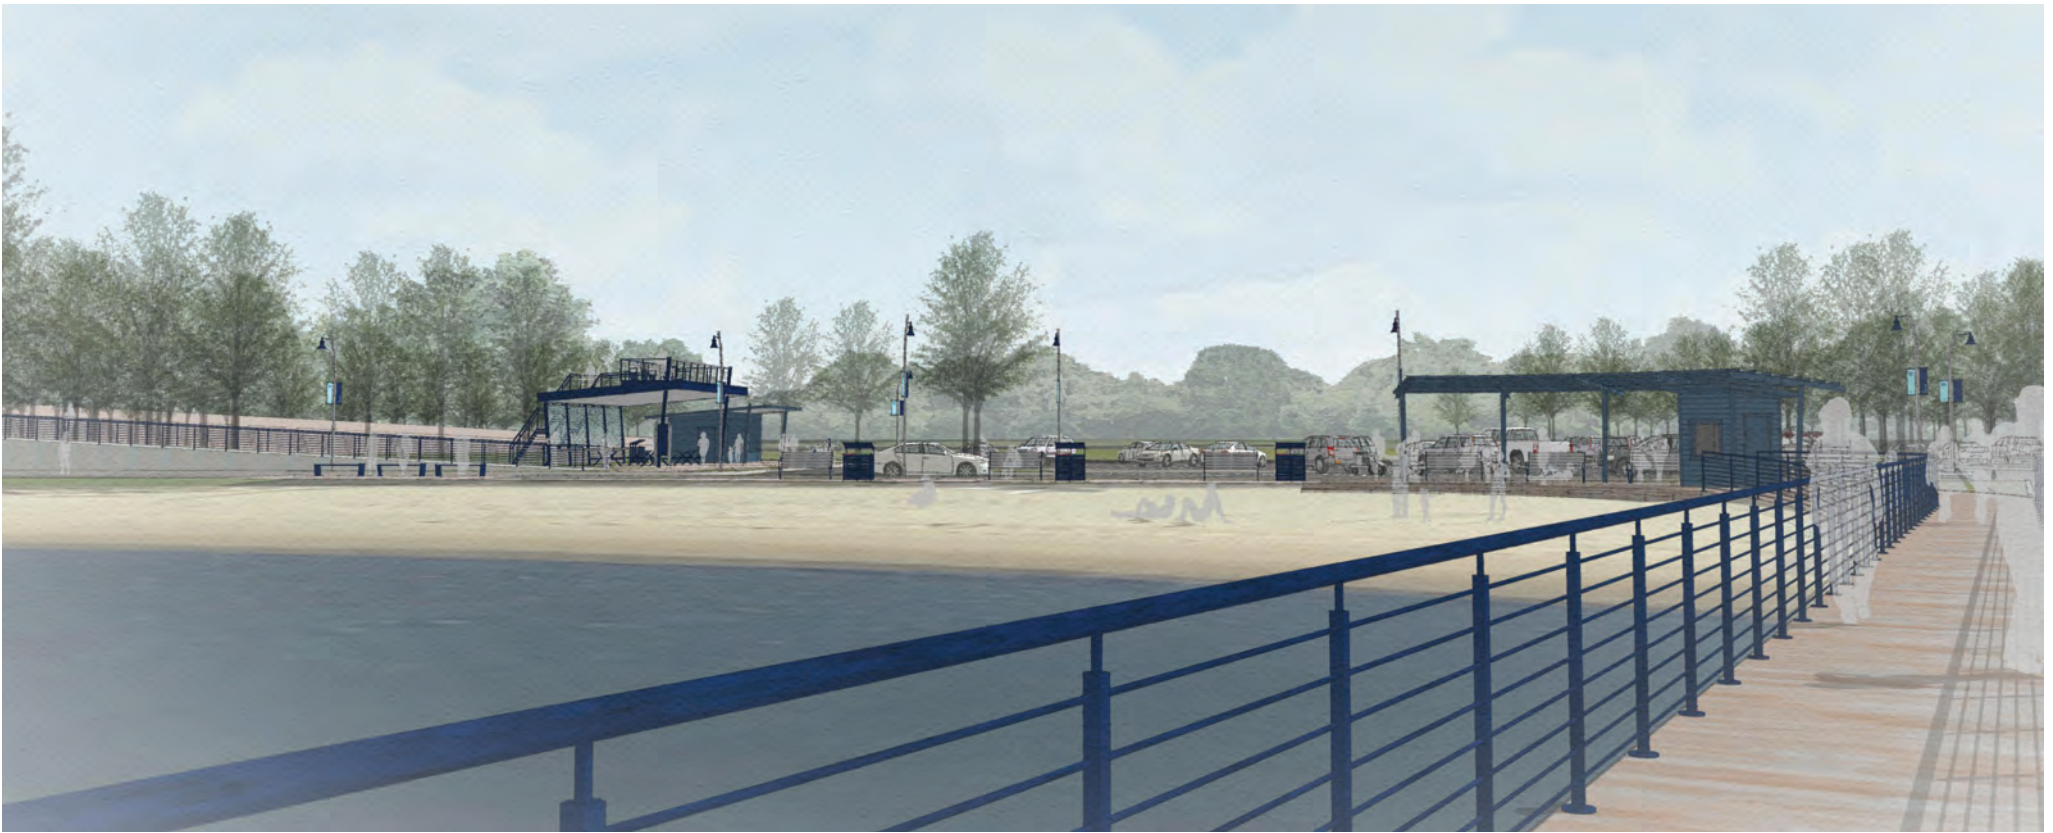

DEMONSTRATION SITE CONCEPTUAL PLAN

DEMONSTRATION SITE CONCEPTUAL RENDERINGS

DEMONSTRATION SITE CONCEPTUAL RENDERINGS

PLACEMAKING FAMILIES

COASTAL ENVIRONMENTS

PAVILION

SITE PLAN

FRONT ELEVATION

SIDE ELEVATION

TRAILHEAD

SITE PLAN

BENCH WITH BACK

BACKLESS BENCH

WAYFINDING SYSTEM AND SUPPORTING PATTERNS

COLOR SCHEME

SIGN SYSTEM

BOTTLE FILLING STATION

BOTTLE FILLING STATION: ELKAY OUTDOOR EZH2O BI-LEVEL FILLING STATION WITH PET STATION; MULTIPLE COLORS AVAILABLE.

BOLLARD LIGHT

PEDESTRIAN LIGHT BOLLARD: FORMS AND SURFACES LIGHT BOLLARD. MODEL CAN BE CUSTOMIZED WITH PATTERNED SCREEN.

PLASTIC FLOATING DOCK

FLOATING DOCK: EZ DOCK, VARIOUS CONFIGURATIONS AS NEEDED.

CUSTOM RAILINGS AND FENCES