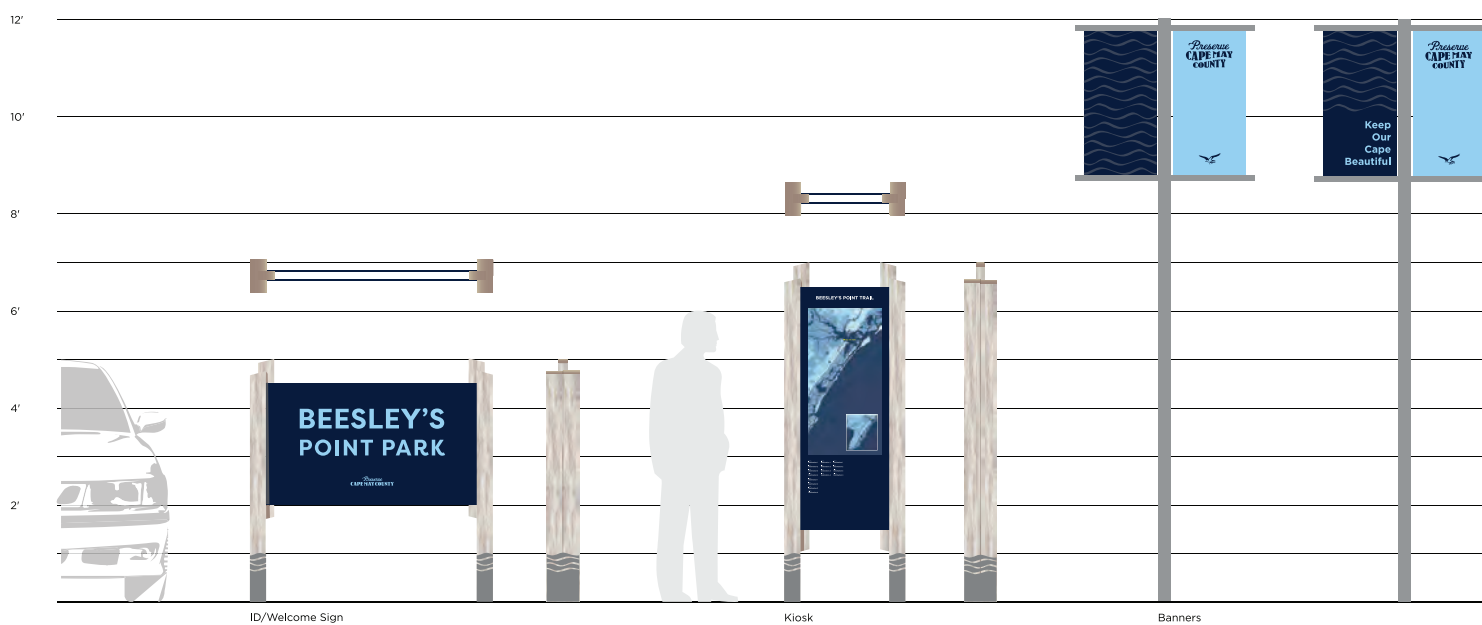

SIDE ELEVATION

TRAILHEAD

SITE PLAN

BENCH WITH BACK

BACKLESS BENCH

WAYFINDING SYSTEM AND SUPPORTING PATTERNS

COLOR SCHEME

SIGN SYSTEM

SECONDARY ELEMENT

SUPPORTING PATTERNS

WAYFINDING SYSTEM ELEMENTS

BIKE TRAILHEAD

FOCUS MAP

THE FOCUS AREA IS ~10 MILES, OR ABOUT 1 HOUR OF CYCLING. THIS IS ABOUT THE DISTANCE BETWEEN BEESLEY'S POINT & SEA ISLE CITY.

5 MILE RADIUS (30 MIN. BIKE RIDE)

OVERVIEW MAP

DESTINATIONS

- DISTANCES (MILES)
- LABELED TRAILS
- DIFFICULTY LEVELS

PLACEMAKING ELEMENTS

STANDARD BENCH

BENCH: KEYSTONE RIDGE 'CREEKVIEW'.

CUSTOMIZED BENCH: MODIFIED END FRAMES, CUSTOM COLOR, AND INFILL PANEL.

ALTERNATIVE BENCH 'A'

BENCH: KEYSTONE RIDGE 'CREEKVIEW' BACKLESS.

OPTIONAL PEDESTRIAN AMENITY: KEYSTONE RIDGE 'CREEKVIEW' COUNTER.

ALTERNATIVE BENCH 'B'

BENCH: FORMS AND SURFACES 'BOARDWALK'.

CUSTOMIZED BENCH: MODIFIED END FRAMES, CUSTOM COLOR, AND INFILL PANEL.