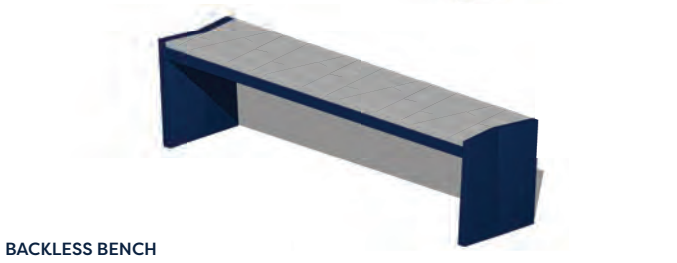

SIDE ELEVATION

TRAILHEAD

SITE PLAN

BENCH WITH BACK

BACKLESS BENCH

WAYFINDING SYSTEM AND SUPPORTING PATTERNS

COLOR SCHEME

SIGN SYSTEM

5 MILE RADIUS (30 MIN. BIKE RIDE)

OVERVIEW MAP

DESTINATIONS

- DISTANCES (MILES)
- LABELED TRAILS
- DIFFICULTY LEVELS

PLACEMAKING ELEMENTS

STANDARD BENCH

BENCH: KEYSTONE RIDGE 'CREEKVIEW'.

CUSTOMIZED BENCH: MODIFIED END FRAMES, CUSTOM COLOR, AND INFILL PANEL.