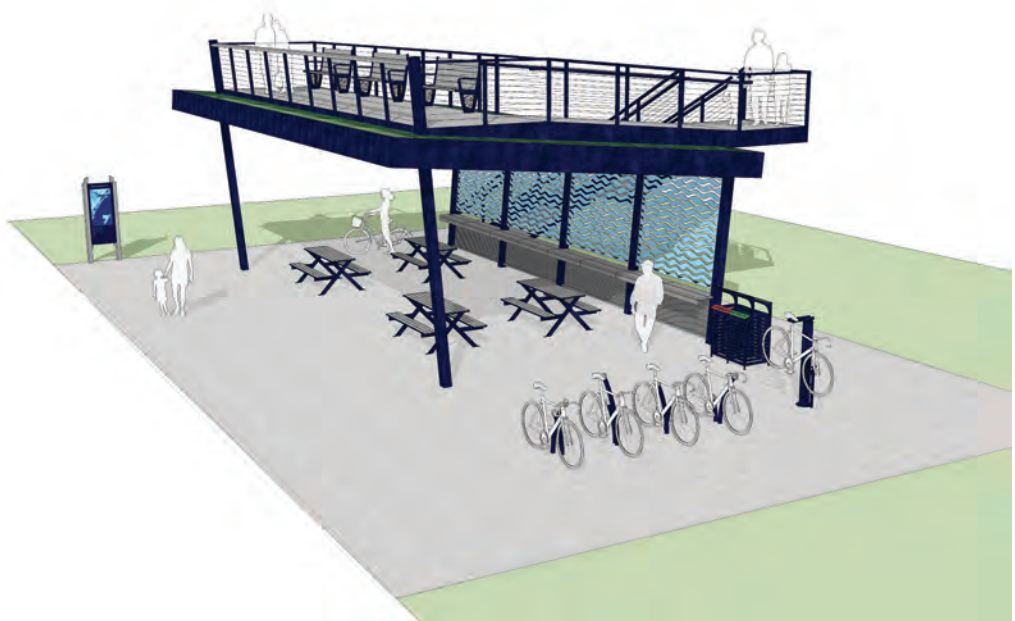

PLACEMAKING FAMILIES

COASTAL ENVIRONMENTS

PAVILION

SITE PLAN