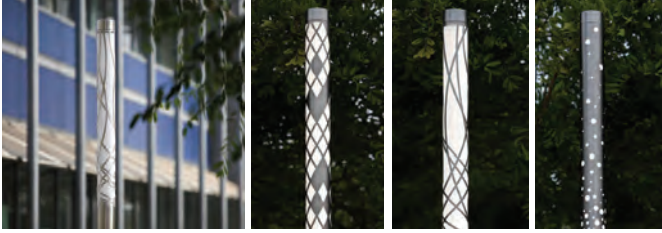

PEDESTRIAN LIGHT COLUMN

PEDESTRIAN LIGHT COLUMN: FORMS AND SURFACES LIGHT COLUMN. MODEL CAN BE CUSTOMIZED WITH PATTERNED SCREEN.