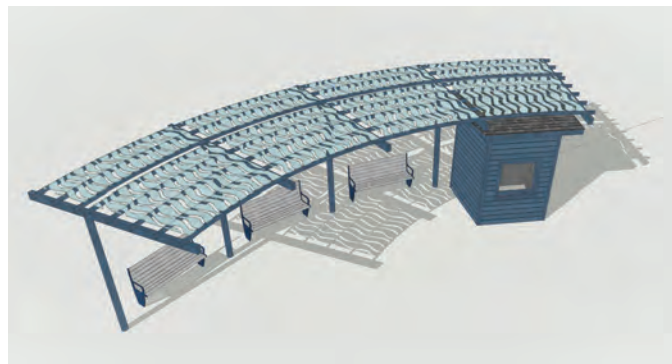

DEMONSTRATION SITE CONCEPTUAL PLAN