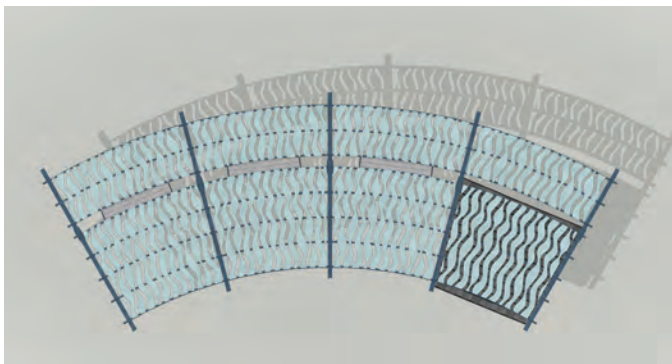

DEMONSTRATION SITE CONCEPTUAL PLAN