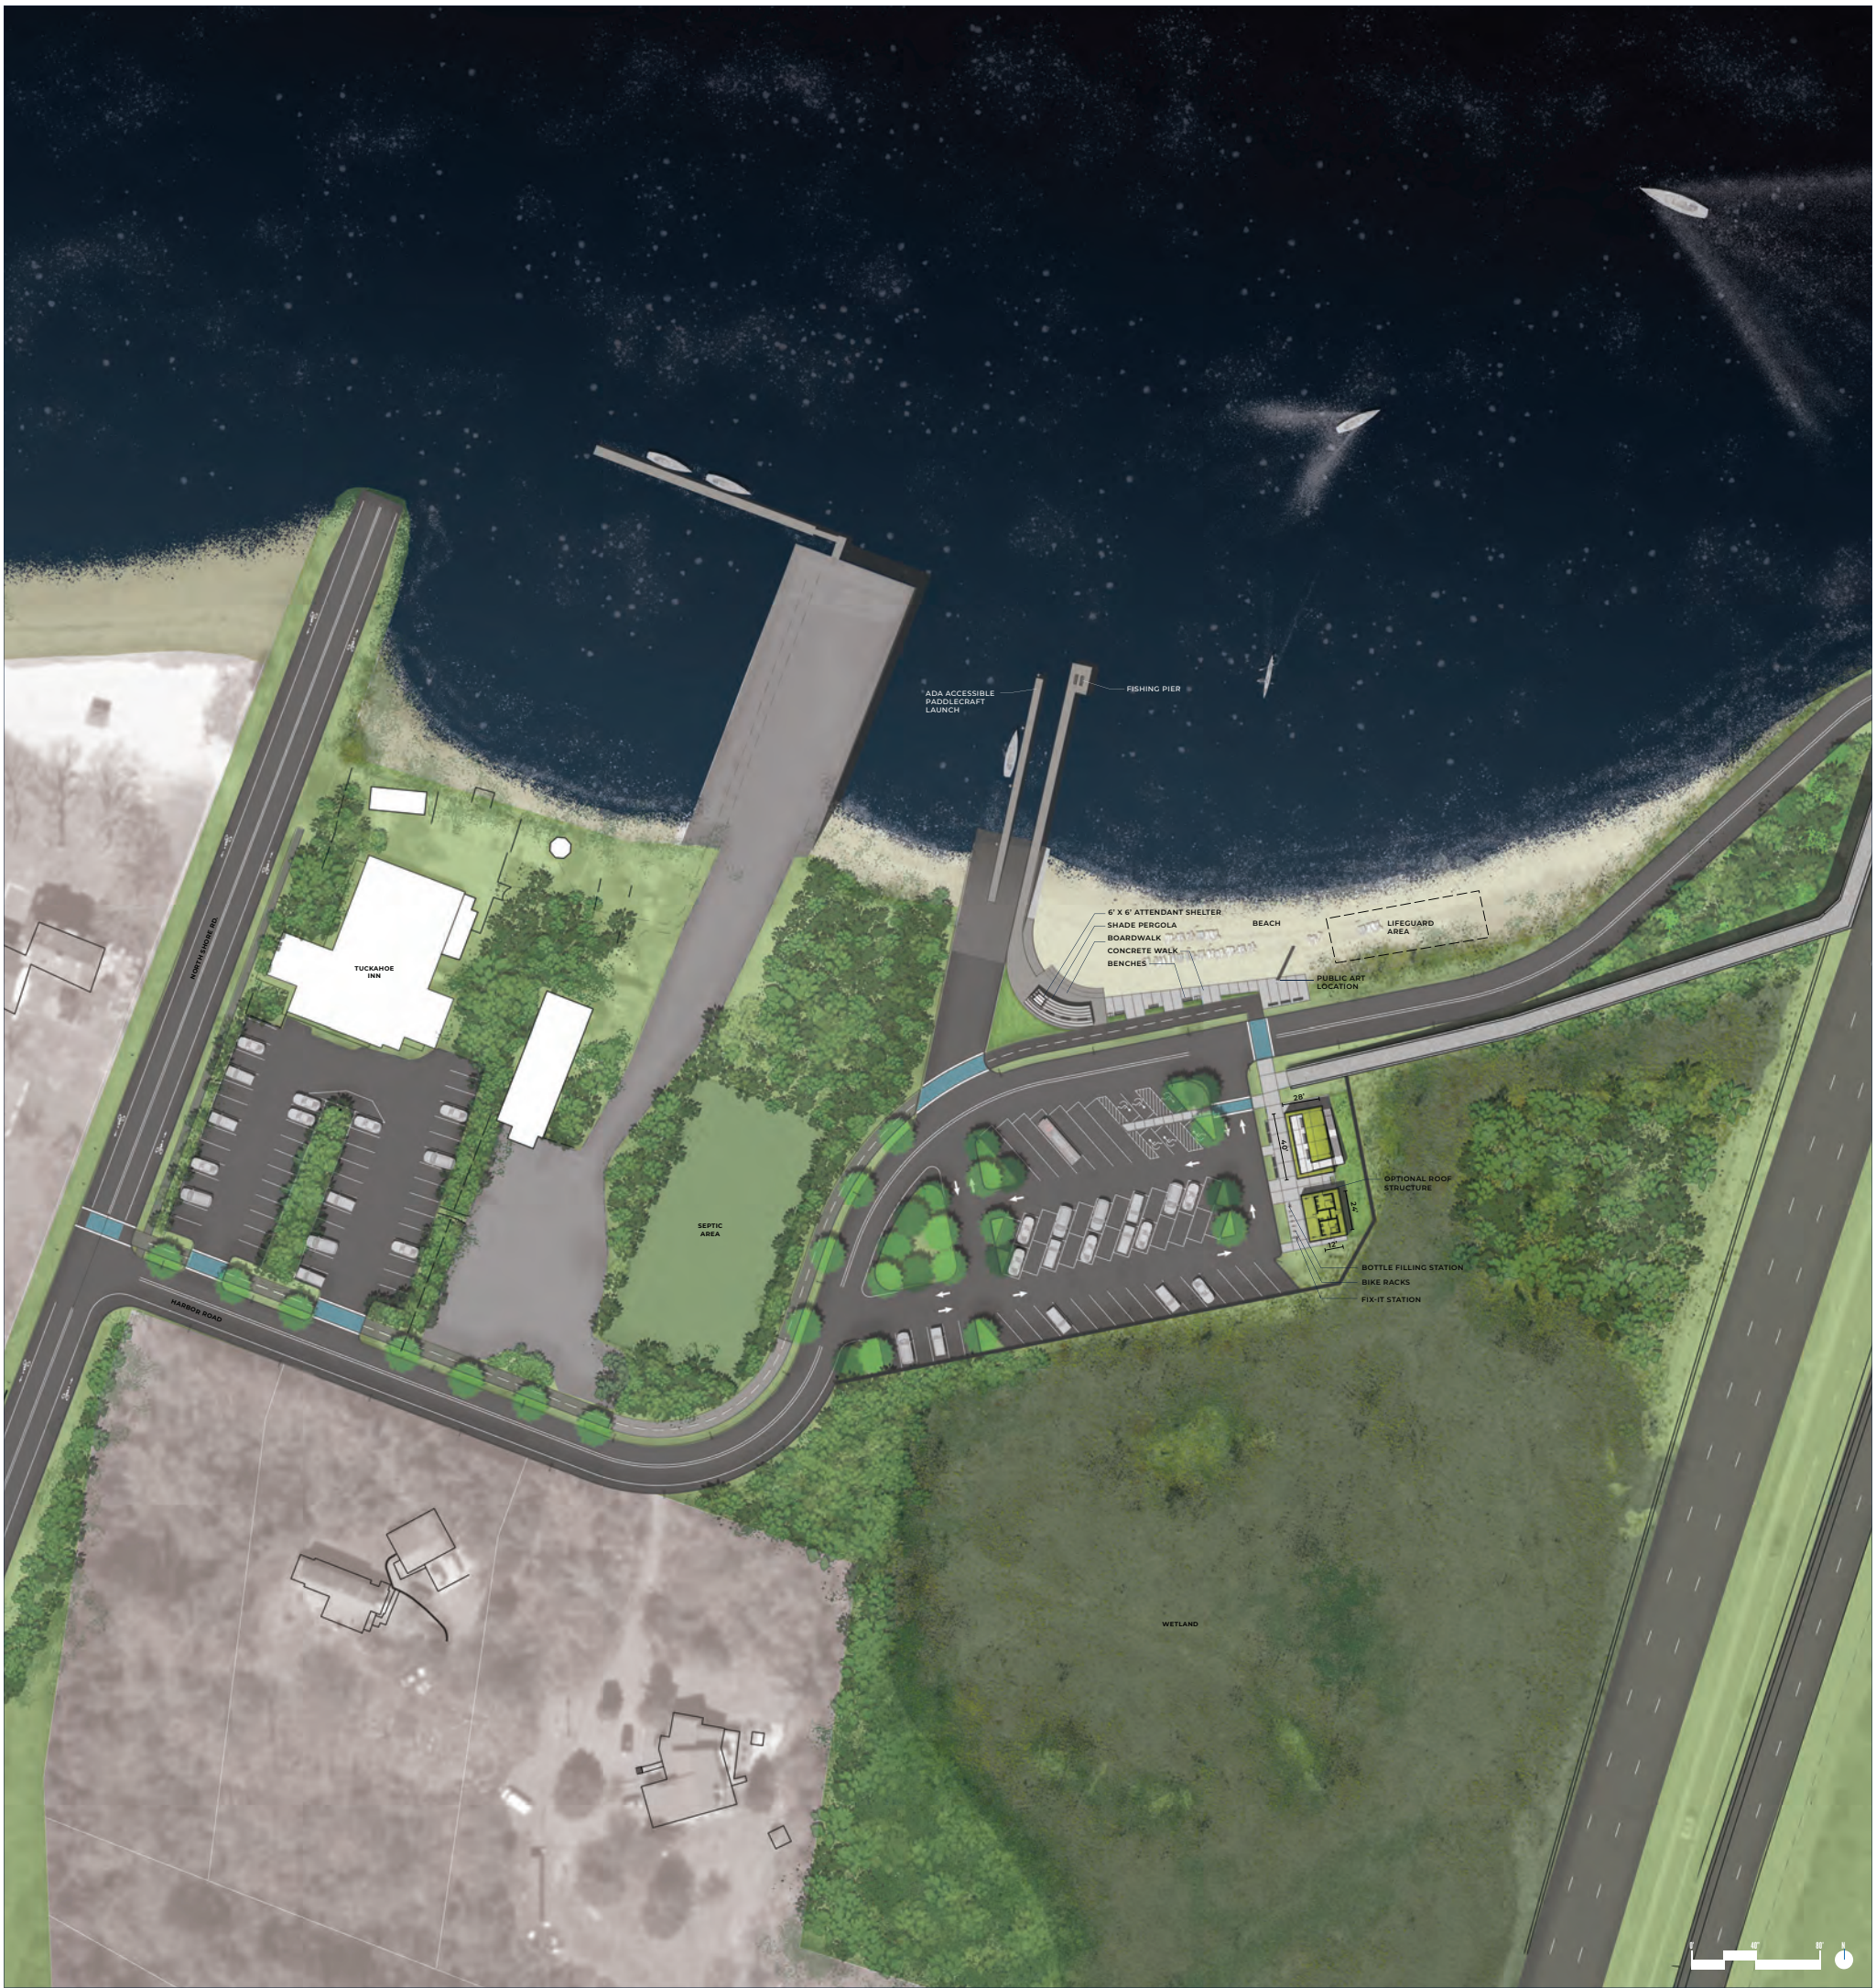

DEMONSTRATION SITE CONCEPTUAL PLAN

DEMONSTRATION SITE CONCEPTUAL RENDERINGS

DEMONSTRATION SITE CONCEPTUAL RENDERINGS

PLACEMAKING FAMILIES

COASTAL ENVIRONMENTS

PAVILION

SITE PLAN

FRONT ELEVATION

SIDE ELEVATION

TRAILHEAD

SITE PLAN

BENCH WITH BACK

BACKLESS BENCH

WAYFINDING SYSTEM AND SUPPORTING PATTERNS

COLOR SCHEME

SIGN SYSTEM

SECONDARY ELEMENT

SUPPORTING PATTERNS

WAYFINDING SYSTEM ELEMENTS

BIKE TRAILHEAD

FOCUS MAP

THE FOCUS AREA IS ~10 MILES, OR ABOUT 1 HOUR OF CYCLING. THIS IS ABOUT THE DISTANCE BETWEEN BEESLEY'S POINT & SEA ISLE CITY.

PLASTIC FLOATING DOCK

FLOATING DOCK: EZ DOCK, VARIOUS CONFIGURATIONS AS NEEDED.

CUSTOM RAILINGS AND FENCES