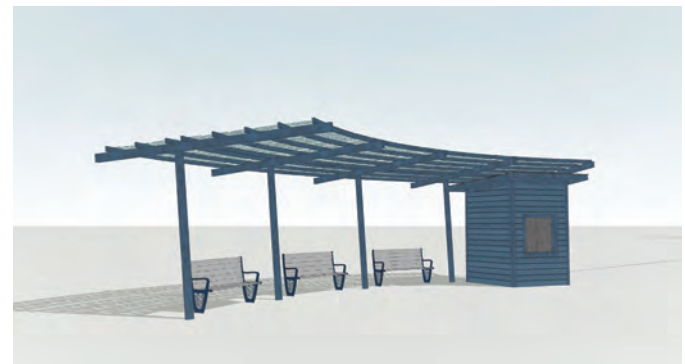

DEMONSTRATION SITE CONCEPTUAL PLAN