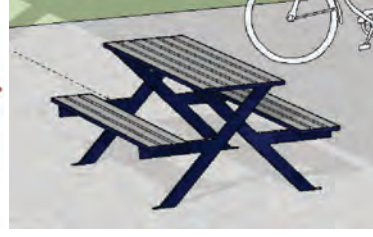

CUSTOMIZED TABLE: CUSTOM COLOR, WOOD SLATS FOR TABLE AND BENCHES.