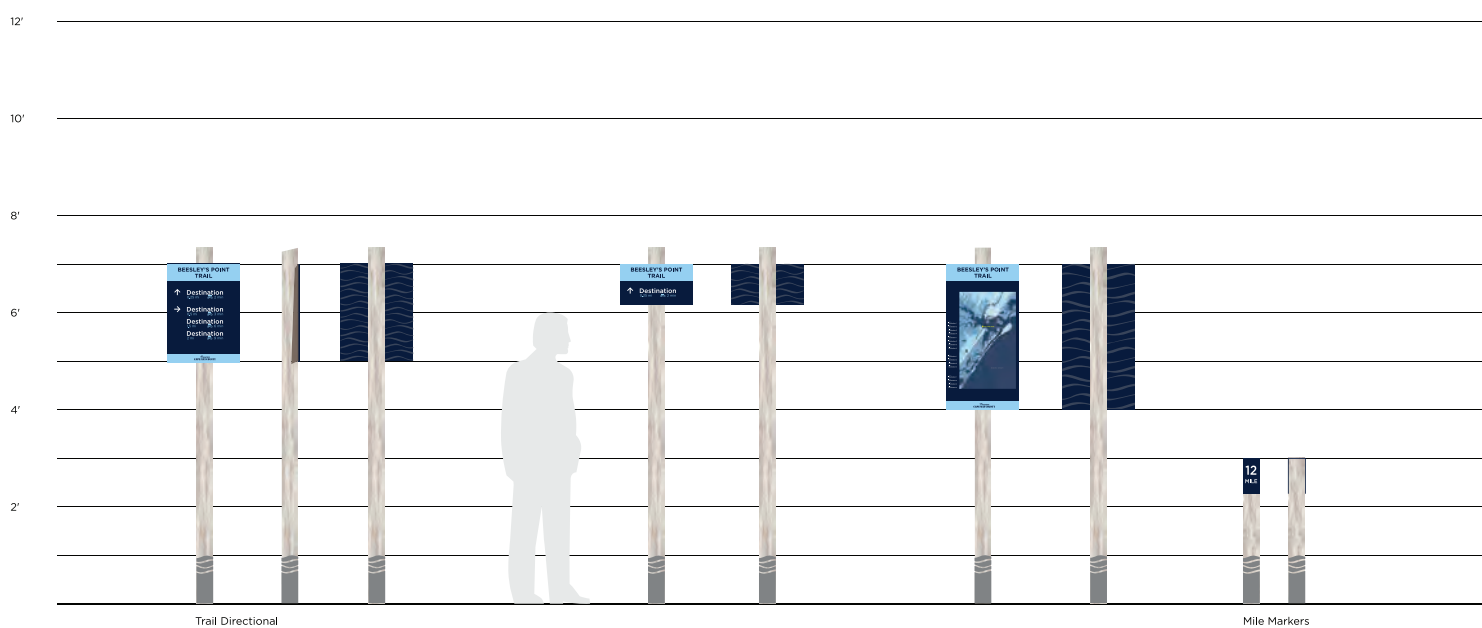

SIDE ELEVATION

TRAILHEAD

SITE PLAN

BENCH WITH BACK

BACKLESS BENCH

WAYFINDING SYSTEM AND SUPPORTING PATTERNS

COLOR SCHEME

SIGN SYSTEM

SECONDARY ELEMENT

SUPPORTING PATTERNS

WAYFINDING SYSTEM ELEMENTS

BIKE TRAILHEAD

FOCUS MAP

THE FOCUS AREA IS ~10 MILES, OR ABOUT 1 HOUR OF CYCLING. THIS IS ABOUT THE DISTANCE BETWEEN BEESLEY'S POINT & SEA ISLE CITY.

5 MILE RADIUS (30 MIN. BIKE RIDE)

OVERVIEW MAP

DESTINATIONS

- DISTANCES (MILES)
- LABELED TRAILS
- DIFFICULTY LEVELS

PLACEMAKING ELEMENTS

STANDARD BENCH

BENCH: KEYSTONE RIDGE 'CREEKVIEW'.

CUSTOMIZED BENCH: MODIFIED END FRAMES, CUSTOM COLOR, AND INFILL PANEL.

PLASTIC FLOATING DOCK

FLOATING DOCK: EZ DOCK, VARIOUS CONFIGURATIONS AS NEEDED.

CUSTOM RAILINGS AND FENCES