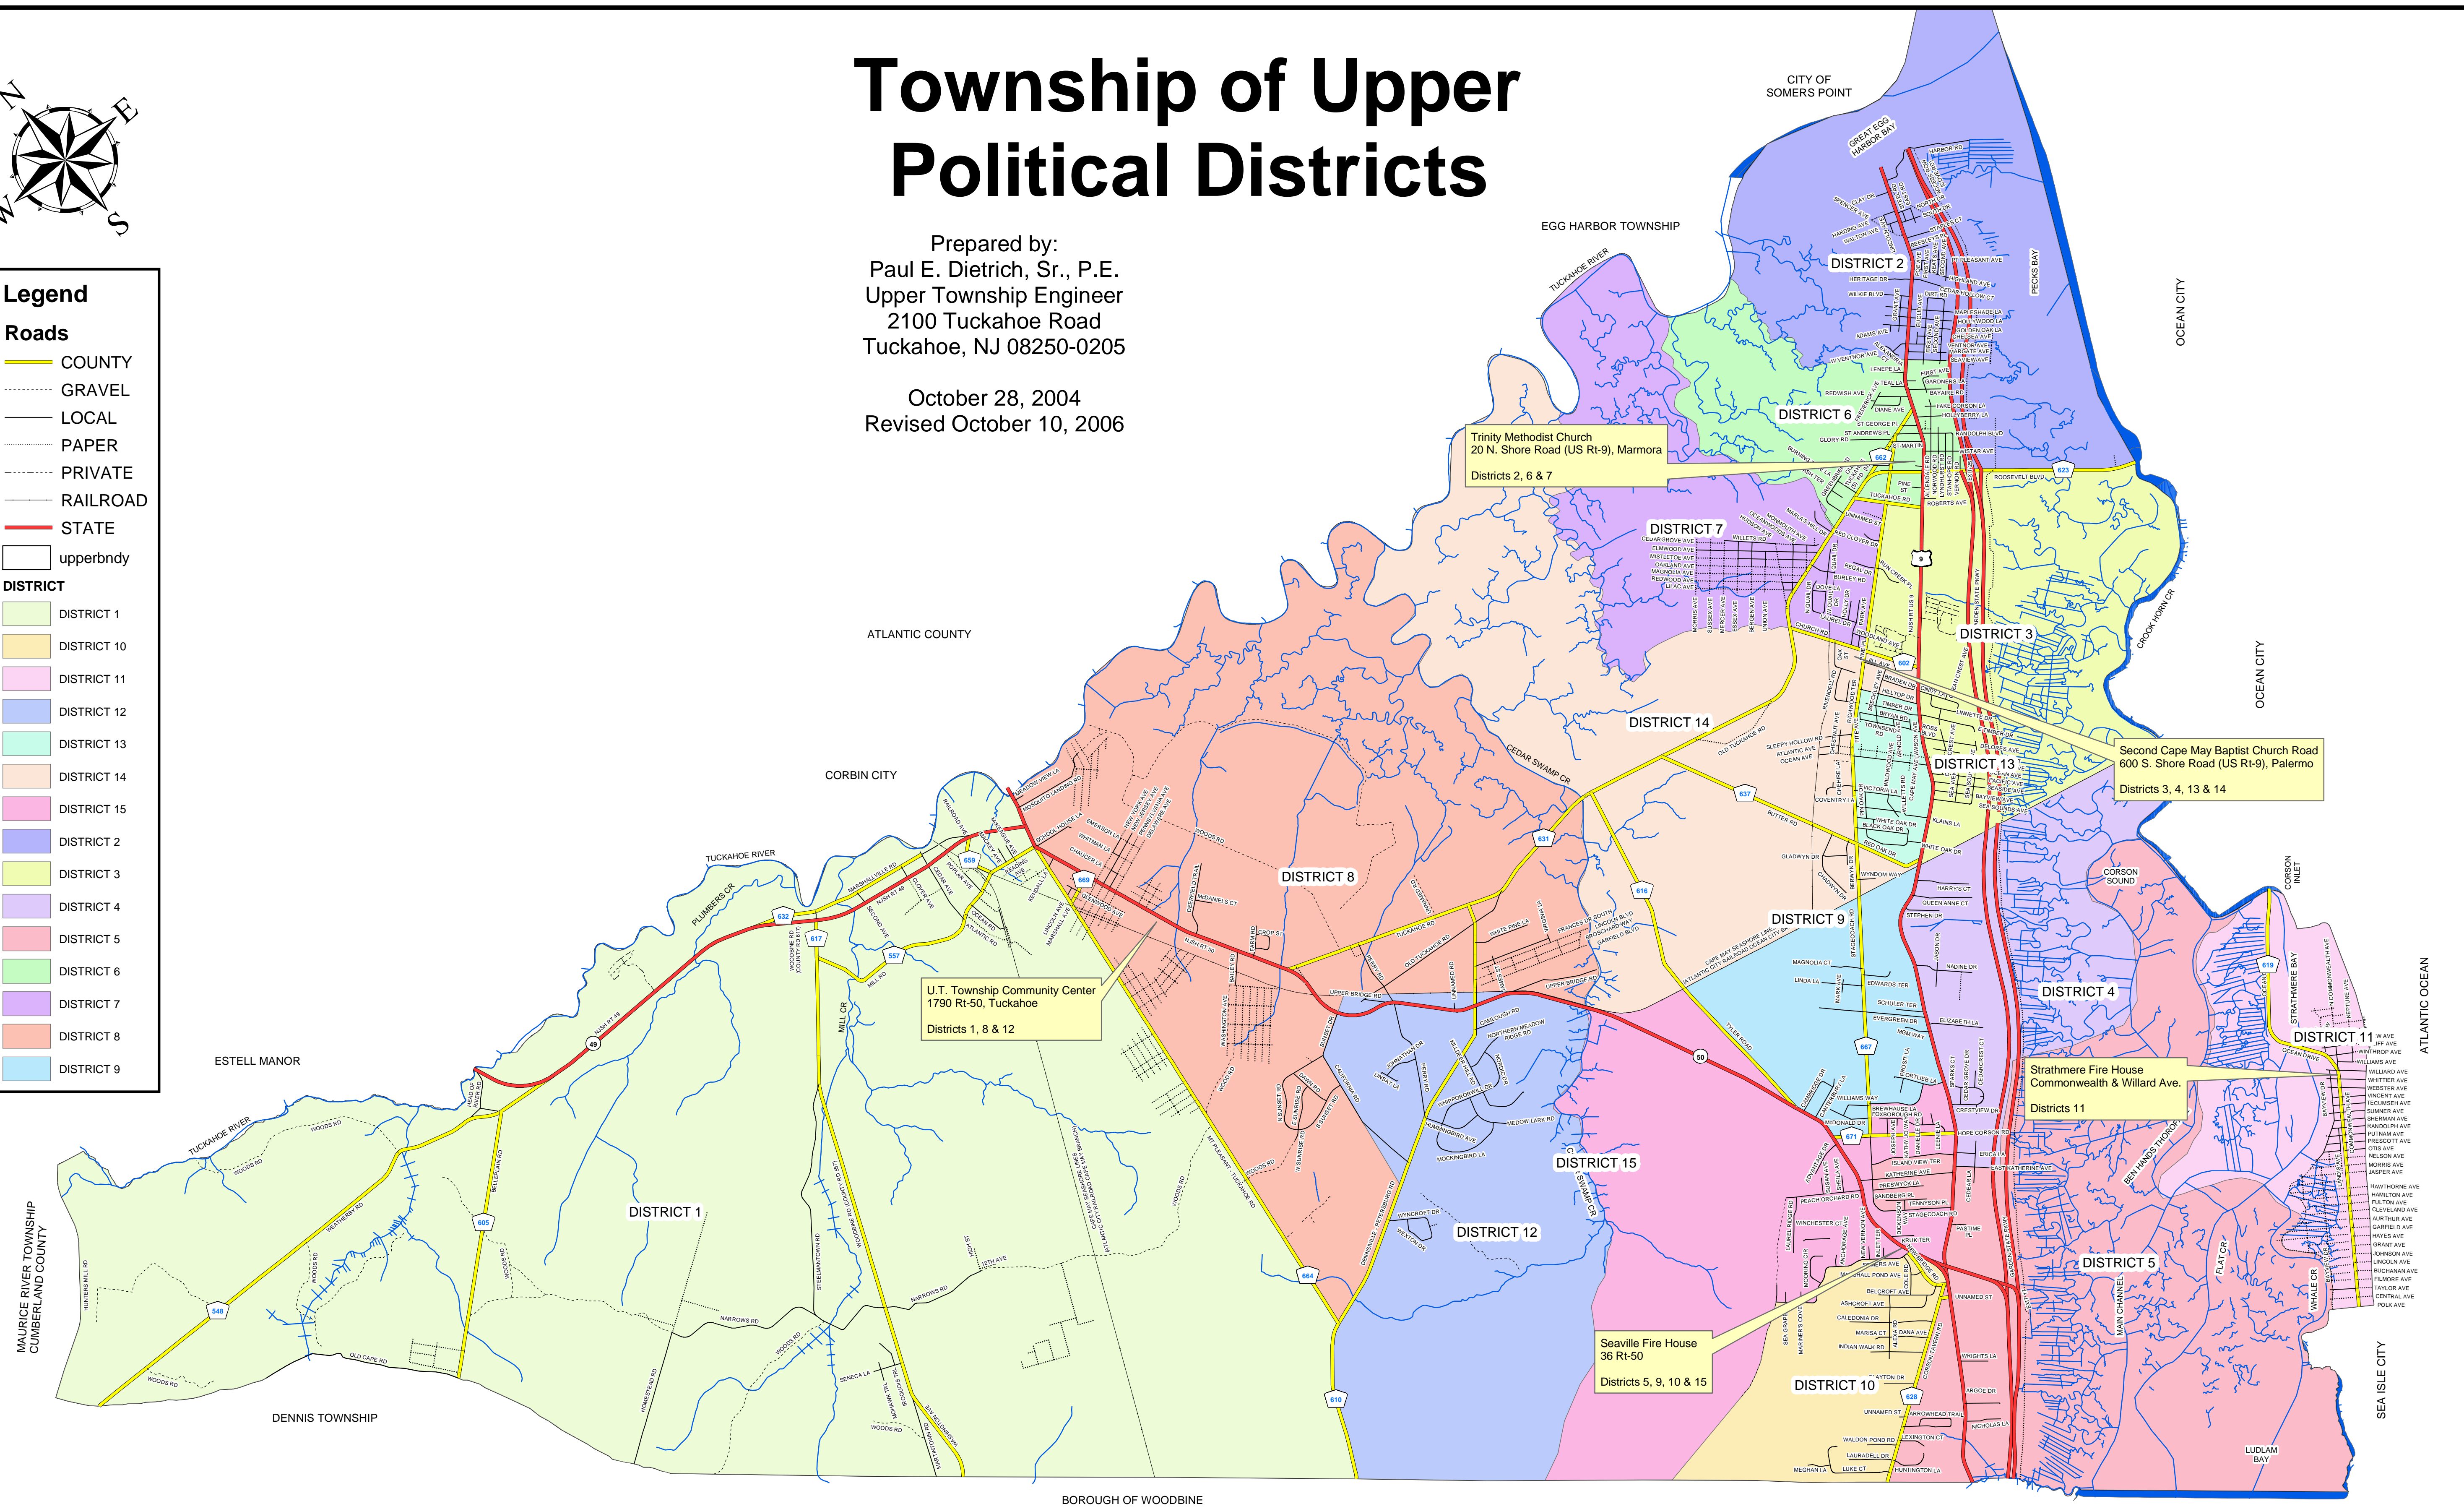

Township of Upper Political Districts

Prepared by:
Paul E. Dietrich, Sr., P.E.
Upper Township Engineer
2100 Tuckahoe Road
Tuckahoe, NJ 08250-0205

October 28, 2004
Revised October 10, 2006

Legend	
Roads	
	COUNTY
	GRAVEL
	LOCAL
	PAPER
	PRIVATE
	RAILROAD
	STATE
	upperbndy
DISTRICT	
	DISTRICT 1
	DISTRICT 10
	DISTRICT 11
	DISTRICT 12
	DISTRICT 13
	DISTRICT 14
	DISTRICT 15
	DISTRICT 2
	DISTRICT 3
	DISTRICT 4
	DISTRICT 5
	DISTRICT 6
	DISTRICT 7
	DISTRICT 8
	DISTRICT 9

1 inch equals 0.500170 miles