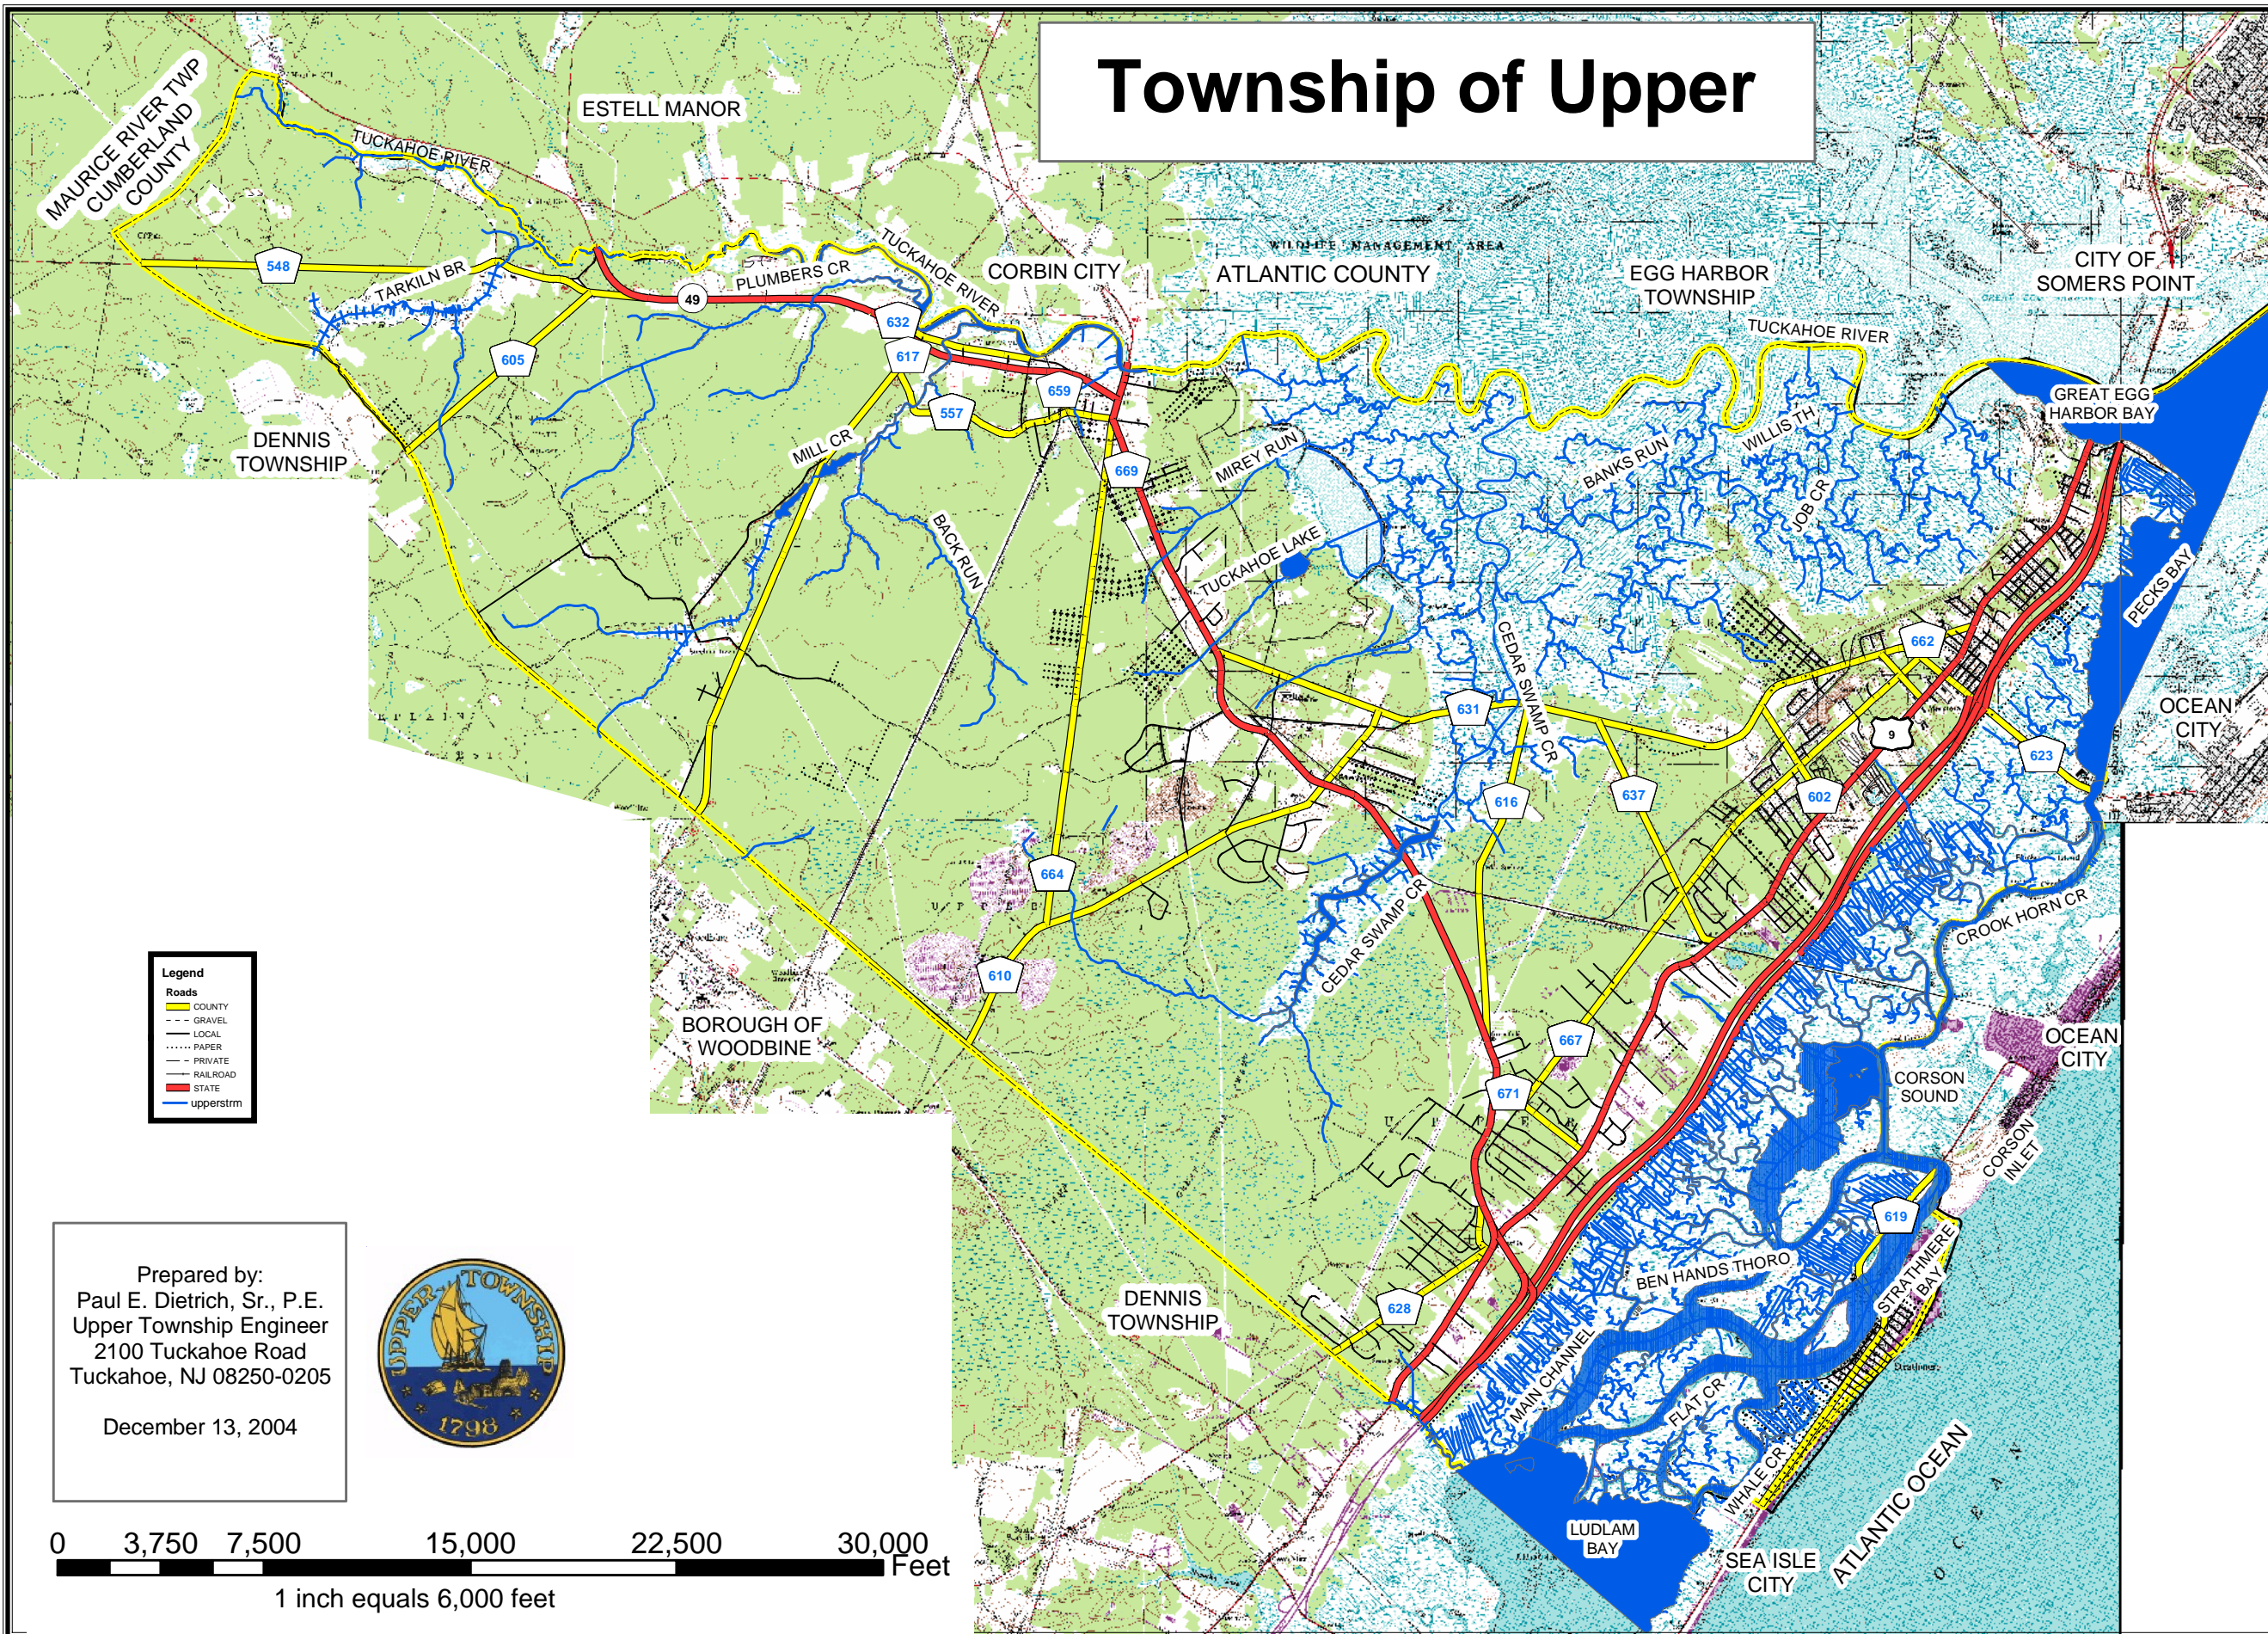

Township of Upper

Legend

Roads

- COUNTY
- GRAVEL
- LOCAL
- PAPER
- PRIVATE
- RAILROAD
- STATE
- upperstrm

Prepared by:
Paul E. Dietrich, Sr., P.E.
Upper Township Engineer
2100 Tuckahoe Road
Tuckahoe, NJ 08250-0205
December 13, 2004