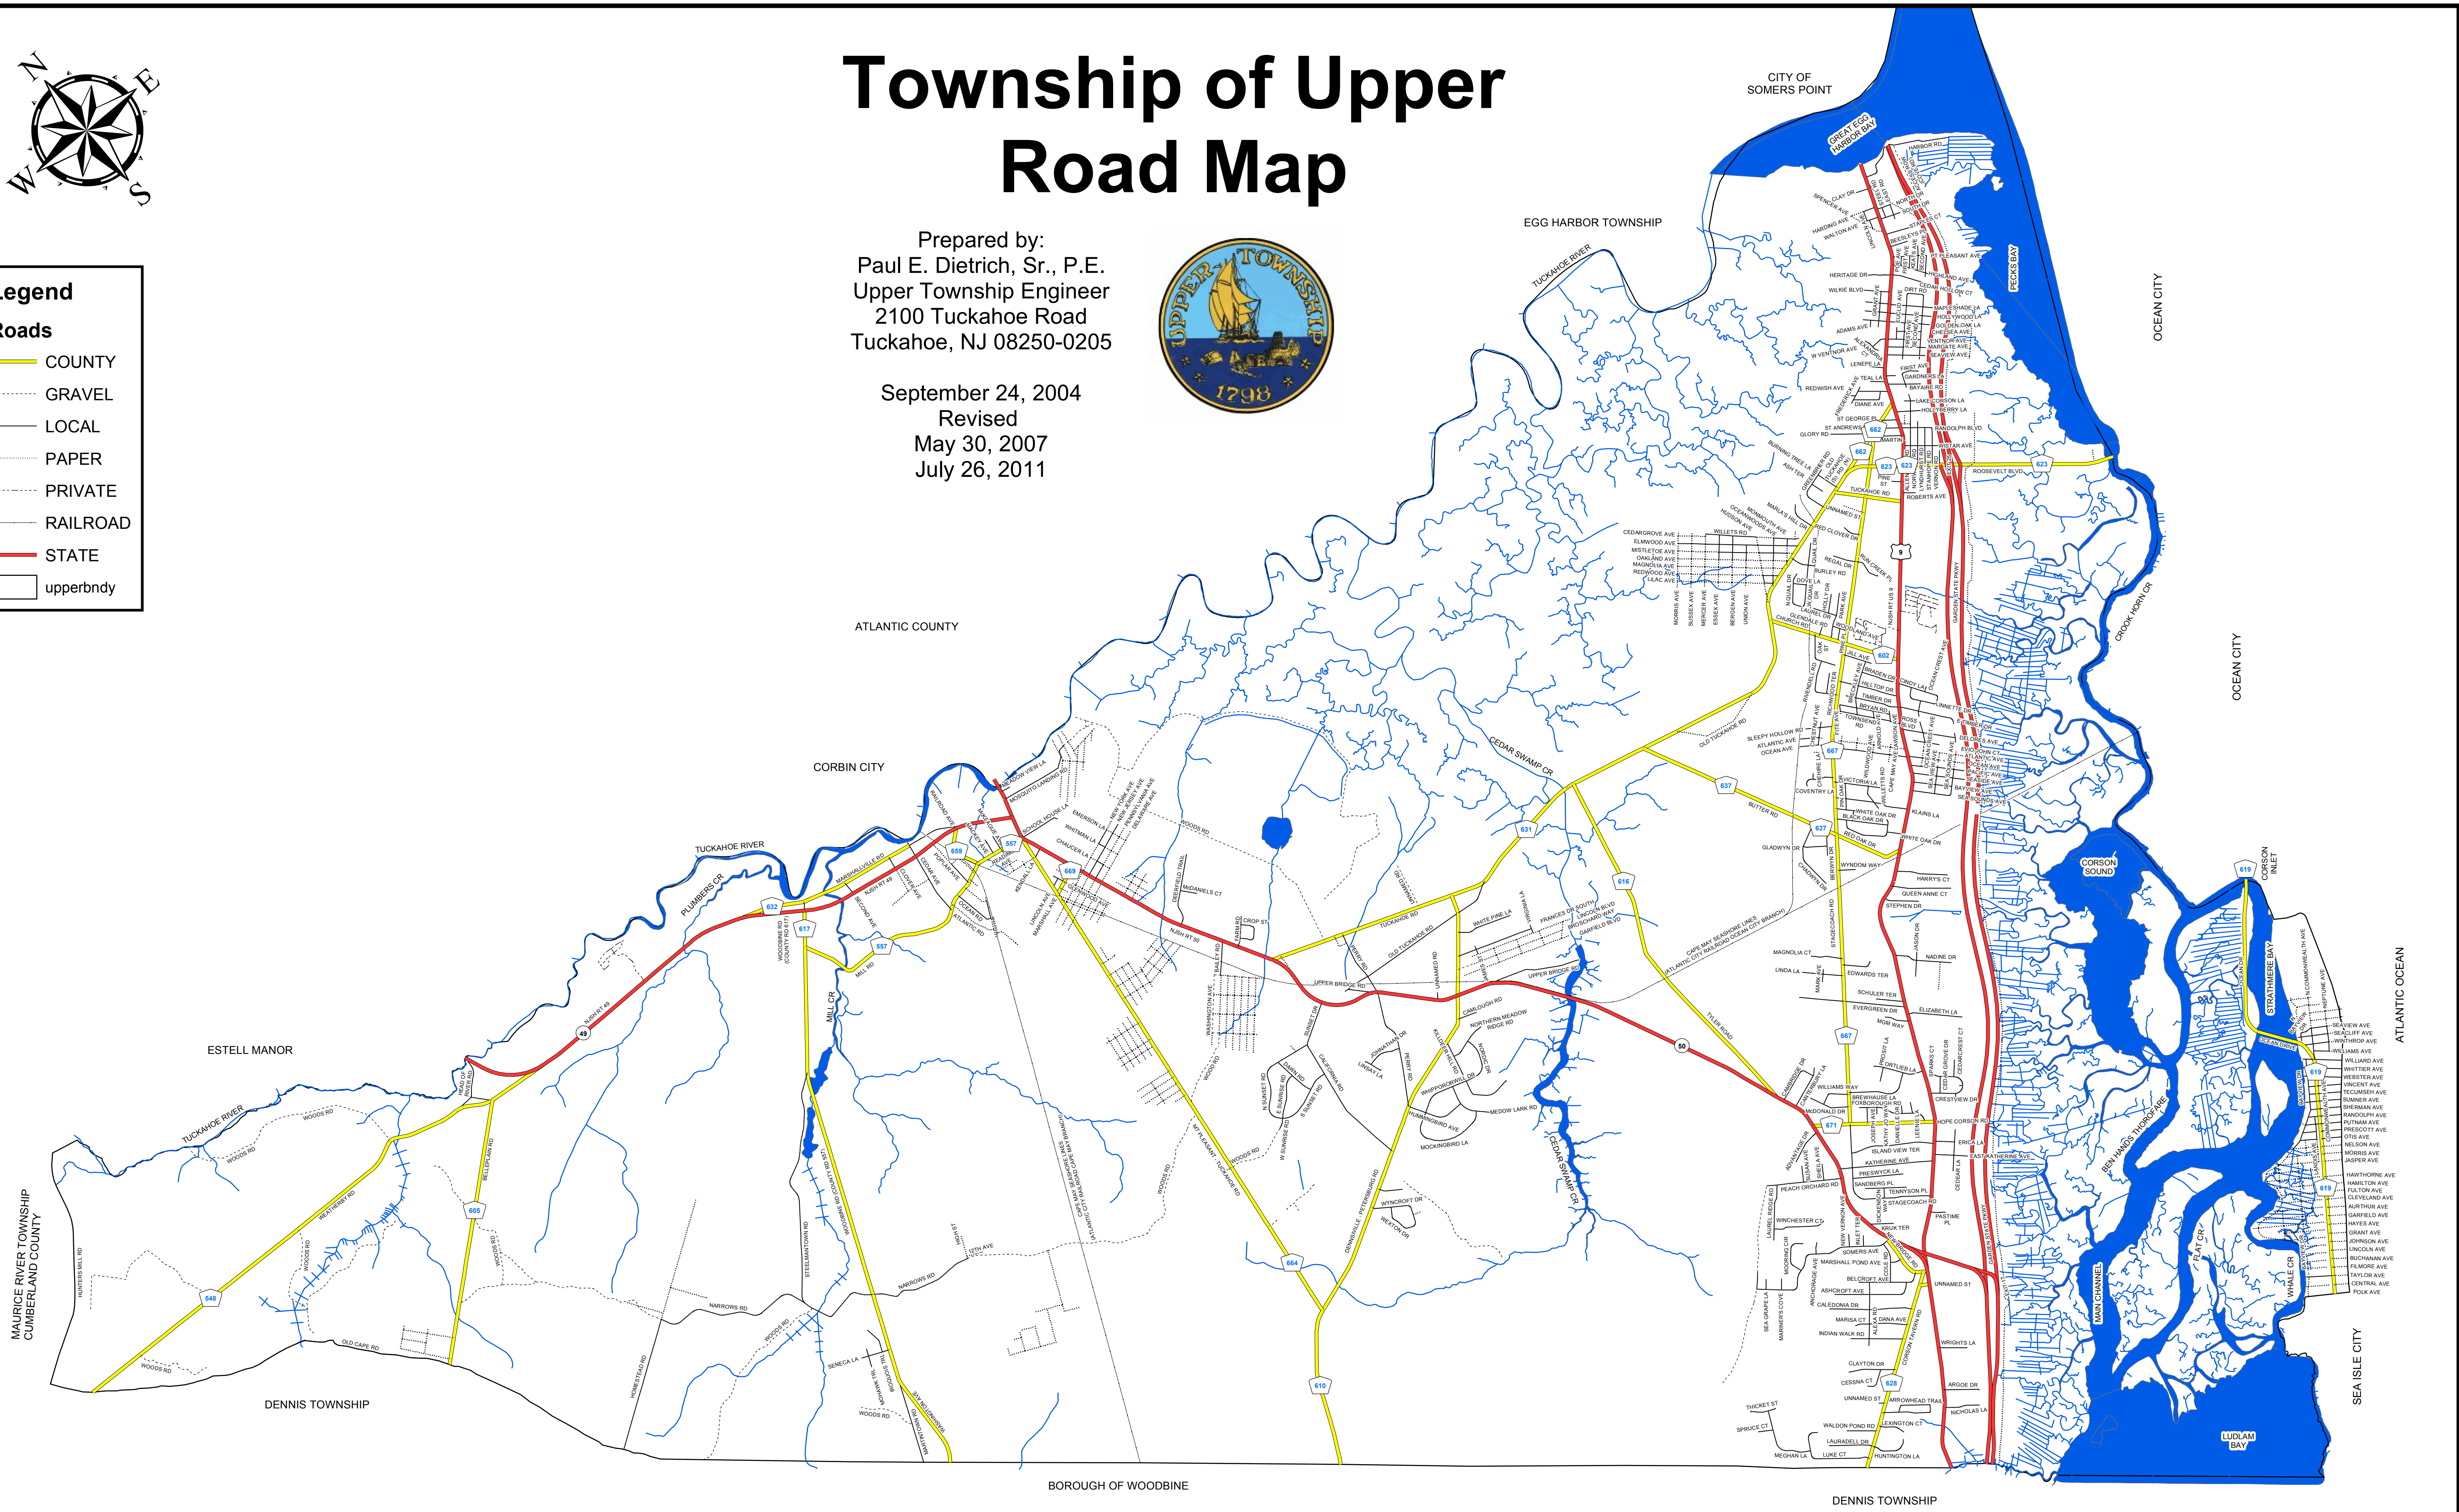

Township of Upper Road Map

Prepared by:
Paul E. Dietrich, Sr., P.E.
Upper Township Engineer
2100 Tuckahoe Road
Tuckahoe, NJ 08250-0205

September 24, 2004
Revised
May 30, 2007
July 26, 2011

Legend

Roads

-  COUNTY
-  GRAVEL
-  LOCAL
-  PAPER
-  PRIVATE
-  RAILROAD
-  STATE
-  upperbdndy

1 inch = 0.5 miles